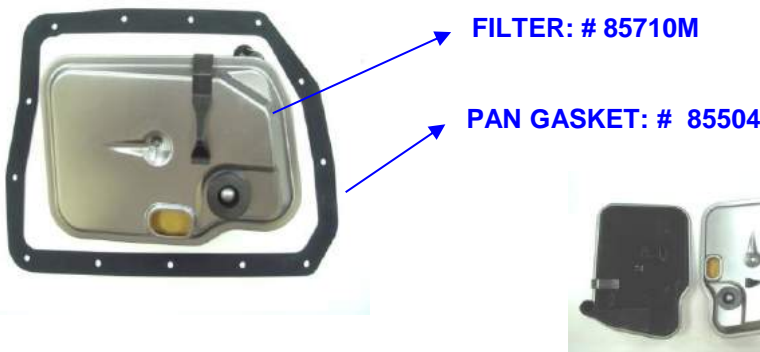

FILTER KIT: K85710L

PAN HAS 26 HOLES

EUROPEAN ZF 5HP24AFLA
TRANS AUDI V8 4.2L 4WD

YEAR: 95-06

OEM#: 0501-005-998
0501-005-388
01L-325-429A

1" PICKUP TUBE

FILTER KIT: K85710M

PAN HAS 13 HOLES