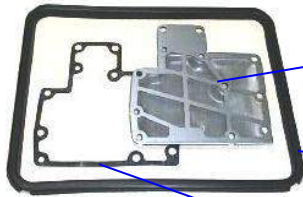

FILTER: # 79710A

EUROPEAN
 VW 010,087,089,090
 YEAR: 77-UP
 OEM#: 010-325-421A
 ROUND-OFF SET HOLE

SING TE INTERNATIONAL ENTERPRISE CO.,LTD.

AUTOMATIC TRANSMISSION FILTER KITS

FILTER KIT: K82710

- FILTER: # 82710
- PAN GASKET: # 82500
- FILTER GASKET: # 82710-G