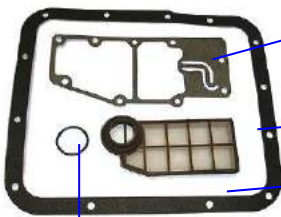

FILTER GASKET: # 85710-G

PAN GASKET: # 85501

FILTER: # 85710

COMPONENT: # 85710-O

EUROPEAN 4HP-18

YEAR: 84-ON

OEM#: 1036-226-013
83504685

FILTER KIT: K85710-13