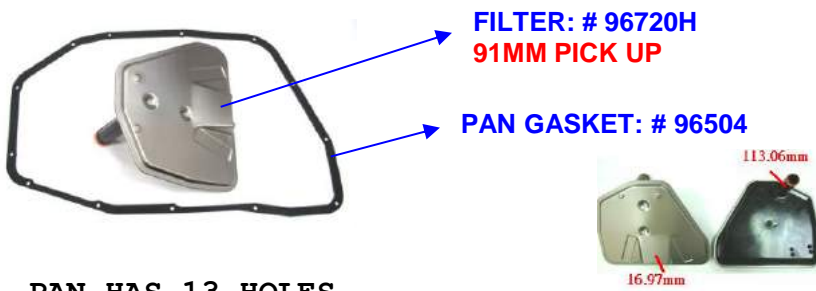

SING TE INTERNATIONAL ENTERPRISE CO.,LTD.

AUTOMATIC TRANSMISSION FILTER KITS

FILTER KIT: K96720E-A

PAN HAS 24 HOLES

VW/AUDI
A6, A8 (6HP26)

YEAR:

OEM# 09E-325-429
0501-212-974
2-4945-300

FILTER KIT: K96720H