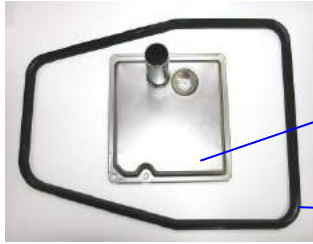

SING TE INTERNATIONAL ENTERPRISE CO.,LTD.

AUTOMATIC TRANSMISSION FILTER KITS

FILTER KIT: K82710H

FILTER: # 82710H

PAN GASKET: # 82501

EUROPEAN 4HP24 AUDI A8

YEAR:

OEM#: 1043-206-035
1043-226-035

FILTER KIT: K82710P