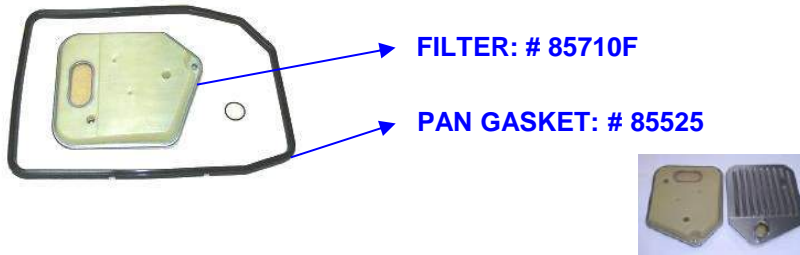

FILTER KIT: K85710F

FILTER: # 85710F

PAN GASKET: # 85525

TYPE: 5HP-18

YEAR: 91-UP

OEM#: 24341-219-631
24341-422-513
1056-298-047
0501-004-208