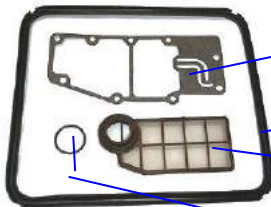

FILTER: # 82710P

PAN GASKET: # 82501

COMPONENT: # 82710B-O

EUROPEAN 4HP-22

YEAR: 93-UP

FILTER OEM#: 943-307-011-01

Except Porsche

FILTER KIT: K85710