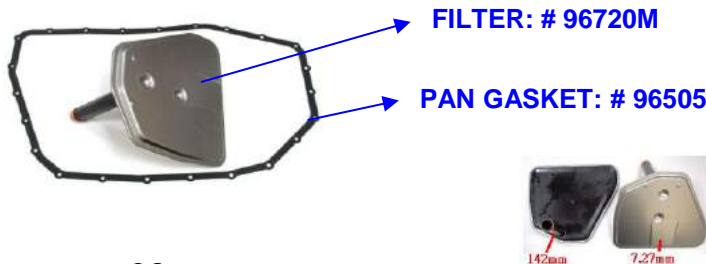

PAN HAS 13 HOLES

VW/AUDI 09E, ZF6HP26A
YEAR:

OEM# 0501-223-001
2-4945-600
0B6-325-429

FILTER KIT: K96720H-A

PAN HAS 24 HOLES

VW/AUDI 09E, ZF6HP26A
YEAR:

OEM# 0501-223-001
2-4945-600
0B6-325-429

FILTER: K96720M