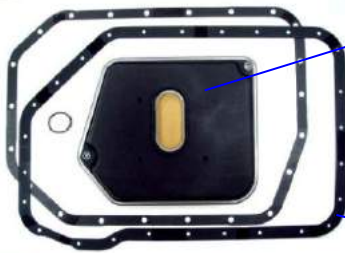

FILTER KIT: K85710H-2G

FILTER: # 85710H

PAN GASKET: # 119518
PAN HAS 27 HOLES

PAN GASKET: # 85525H
PAN HAS 22 HOLES