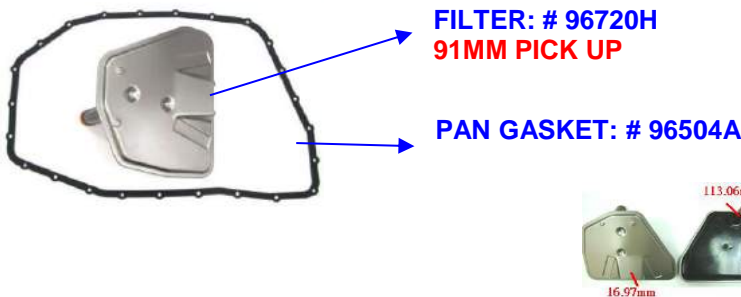

FILTER KIT: K96720H-A

PAN HAS 24 HOLES

VW/AUDI 09E, ZF6HP26A
YEAR:

OEM# 0501-223-001
2-4945-600
0B6-325-429