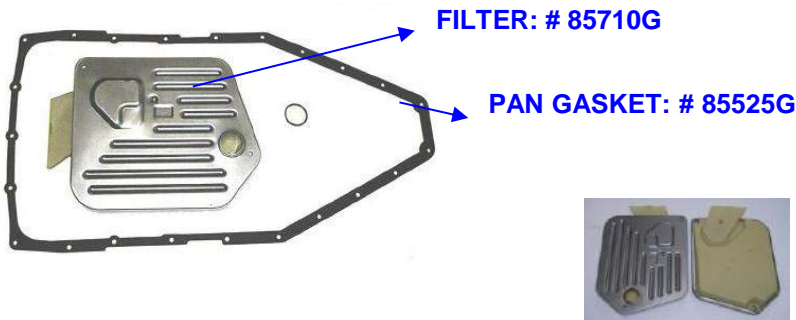

SING TE INTERNATIONAL ENTERPRISE CO.,LTD.

AUTOMATIC TRANSMISSION FILTER KITS

FILTER KIT: K85710A

FILTER: # 85710A

PAN GASKET: # 85501

EUROPEAN 4HP-18

YEAR: 86-ON

OEM#: 7575525, 7599525
0501-311-497
2200-63-22

FILTER KIT: K85710F

FILTER: # 85710F

PAN GASKET: # 85525

TYPE: 5HP-18

YEAR: 91-UP

OEM#: 24341-219-631
24341-422-513
1056-298-047
0501-004-208

FILTER KIT: K85710G

FILTER: # 85710G