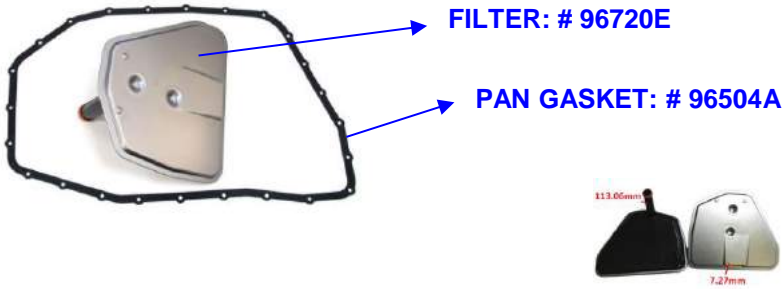

SING TE INTERNATIONAL ENTERPRISE CO.,LTD.

AUTOMATIC TRANSMISSION FILTER KITS

FILTER KIT: K96720E-A