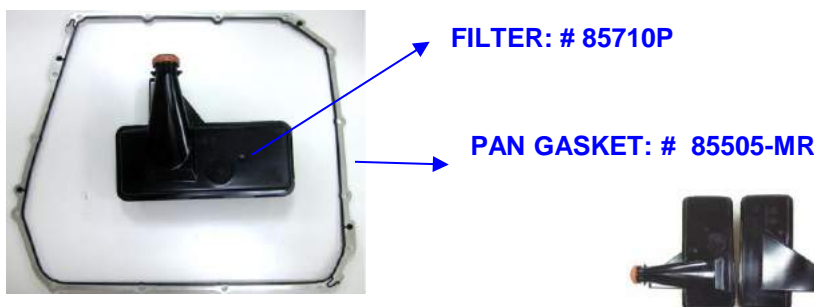

FILTER KIT: K85710P-MR

PAN HAS 15 HOLES

AUDI A4/A5/Q5/RS6
DL501 7SPEED DUAL
S-TRONIC CLUTCH MECHATRONIC DSG

YEAR: 08-UP

OEM#: 0B5-325-429E