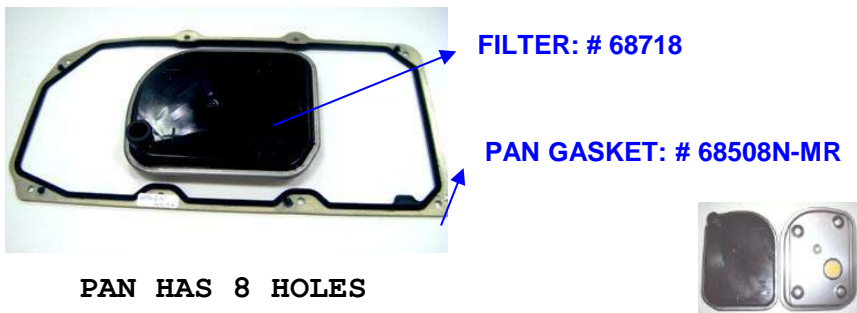

FILTER KIT: K68718-MR

MERCEDES BENZ 722.8
A-CLASS AND B-CLASS W

YEAR:

OEM#: 169-377-1395
169-377-1195
169-377-0995
169-377-1295
(NEW TYPE)