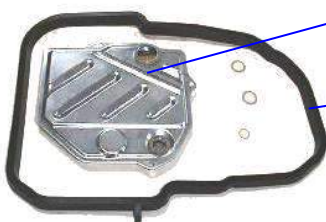

FILTER: 3/4" PIPE

FILTER KIT: K68710D

FILTER: # 68710D

PAN GASKET: # 68501

EUROPEAN MERCEDES 722.3
BENZ 280, 300SEL

YEAR: 84-ON

OEM#: 126-277-0295
126-270-0298
126-270-0598

FILTER KIT: K68710D-E