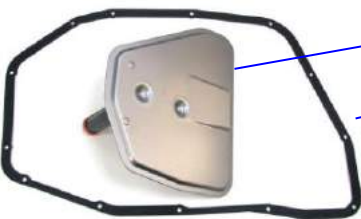

FILTER KIT: K96720E

FILTER: # 96720E

PAN GASKET: # 96504

PAN HAS 13 HOLES

VW/AUDI
A6, A8, PHAETON (6HP26)

YEAR:

OEM# 09E-325-429
0501-212-974
2-4945-300