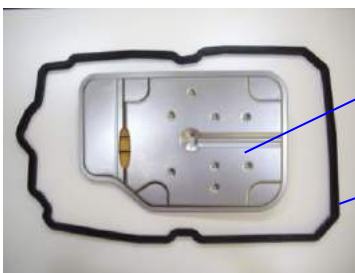

FILTER KIT: K68710M

FILTER: # 68710M

PAN GASKET: # 68507

EUROPEAN MERCEDES 722.7
(Mercedes A-class)

YEAR:

OEM#: 168-377-0395

FILTER KIT: K68710NL

FILTER: # 68710NL