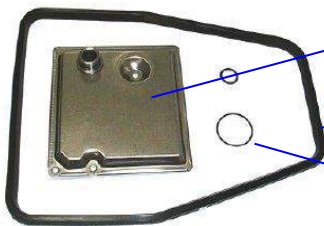

FILTER KIT: K82710C

- FILTER: # 82710C
- PAN GASKET: # 82501
- COMPONENT: # 82710B-O

EUROPEAN ZF4HP22

YEAR: 85-94

OEM#: 1043-226-037
RTC-4653