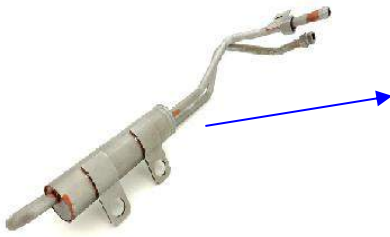

SING TE INTERNATIONAL ENTERPRISE CO.,LTD.

AUTOMATIC TRANSMISSION FILTER KITS

FILTER : 119711J

FILTER: # 119711J

AUDI A4

YEAR: 2001-ON

OEM#: 8E0317823L
8E0317823G

FILTER KIT: K119712