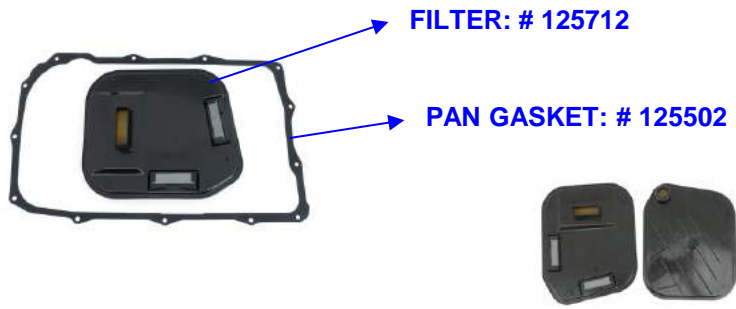

PAN GASKET: # 125500-MR

PAN HAS 12 HOLES

AUDI/VW 8HP55AH/8HP55H

OEM#: 0BW-398-009

SING TE INTERNATIONAL ENTERPRISE CO.,LTD.

AUTOMATIC TRANSMISSION FILTER KITS

FILTER KIT: K125712

FILTER: # 125712