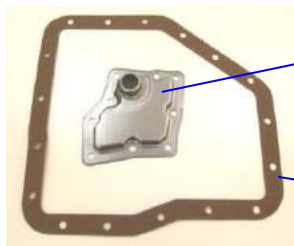

FILTER KIT: K119732

FILTER: # 119732

PAN GASKET: # 119532

PAN HAS 17 HOLES

EUROPEAN POLO JF404E
SPANISH SEAT

YEAR: 02-UP

OEM#: 001-325-429A