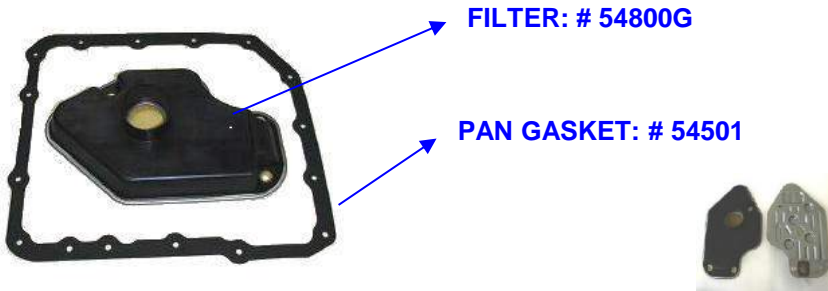

SING TE INTERNATIONAL ENTERPRISE CO.,LTD.

AUTOMATIC TRANSMISSION FILTER KITS

FILTER KIT: K54800G

PAN HAS 16 HOLES

EUROPEAN 4L30E
CADILLAC CATERA
BMW 5 SERIES
GM GRAY COVER, OPEL 4 CYL

YEAR: 92-ON, 91-UP

OEM#: 96015432
24111-218-899