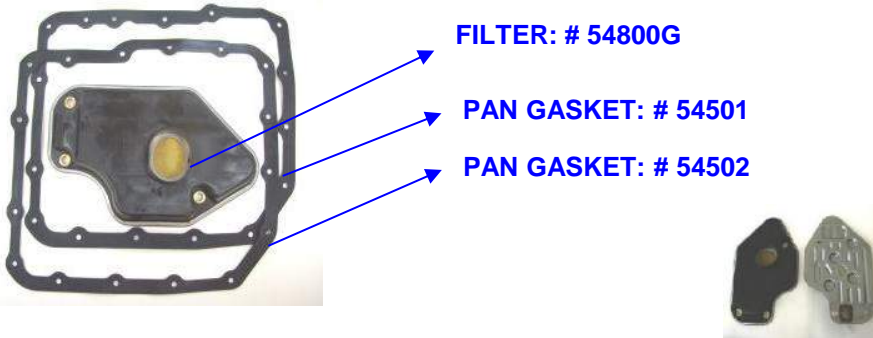

AUTOMATIC TRANSMISSION FILTER KITS

FILTER KIT: K54800G

PAN HAS 16 HOLES

EUROPEAN 4L30E
 CADILLAC CATERA
 BMW 5 SERIES
 GM GRAY COVER, OPEL 4 CYL

YEAR: 92-ON, 91-UP

OEM#: 96015432
 24111-218-899

FILTER KIT: K54800G-2G