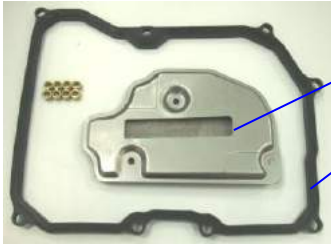

SING TE INTERNATIONAL ENTERPRISE CO.,LTD.

AUTOMATIC TRANSMISSION FILTER KITS

FILTER KIT: K119738

FILTER: # 119738

PAN GASKET: # 119538-K
(W/ 8 WASHERS)

PAN HAS 8 HOLES

VW 09G, AWTF60SN SPD
6 SPEED TRANSMISSION

YEAR: 03-UP

OEM#: 09G-325-429

FLAT INLET