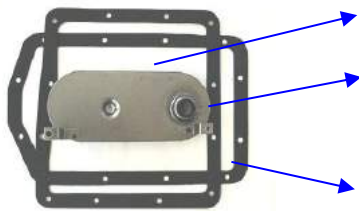

FILTER KIT: K119720-2GAP

FILTER: # 119720

PAN GASKET: # 119519-AP
PAN HAS 12 HOLES

PAN GASKET: # 119520-AP
PAN HAS 12 HOLES

EUROPEAN SAAB BW37TB

YEAR: 81-93

OEM#: 4277455