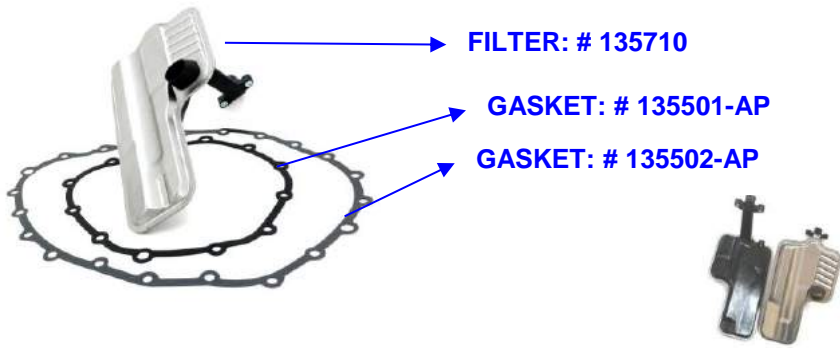

SING TE INTERNATIONAL ENTERPRISE CO.,LTD.

AUTOMATIC TRANSMISSION FILTER KITS

FILTER KIT: K135710-2G

VW 0AW (MULTITRONIC)
LONGITUDINAL FWD CVT 8 SPEED
VW A4,A5,A6,A7,0AW (CVT)

YEAR: 07-UP

OEM#: 0AW-301-519C
2-1024-500
INTERNAL FILTER