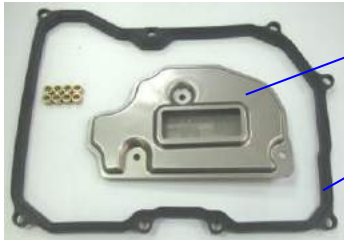

FILTER KIT: K119738H

FILTER: # 119738H

PAN GASKET: # 119538-K

PAN HAS 8 HOLES

VW 09G

YEAR: 03-UP

OEM#: 09G-325-429A

RAISED INLET