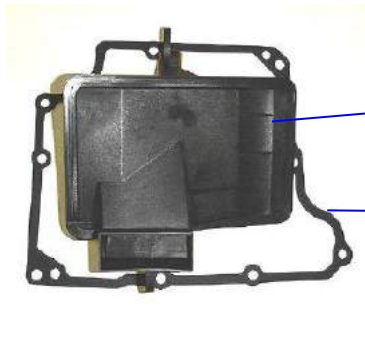

FILTER KIT: K59710

FILTER: # 59710

PAN GASKET: # 59500

EUROPEAN
AW5040/42LE

YEAR:
OEM#: 90348726

FILTER KIT: K59710A