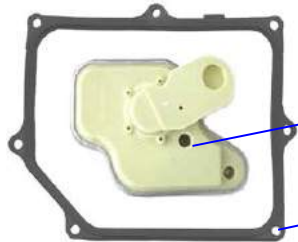

FILTER KIT: K52710F

FILTER: # 52710F

PAN GASKET: # 119511

PAN HAS 7 HOLES

EUROPEAN RENAULT R19,
AD8, FWD 4 SPEED

YEAR:

OEM#: 77-00-866-793