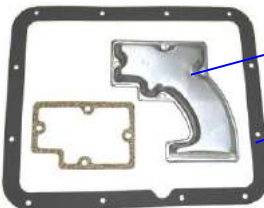

PAN GASKET: # 19501-CR

PAN HAS 15 HOLES

JAGUAR, VOLVO, FORD BWT35
RWD (W/O Shroud)

OEM#: 3170356
AAU7085
DODZ-7A098C

FILTER KIT: K19757-12

FILTER: # 19757

PAN GASKET: # 19500

PAN HAS 12 HOLES