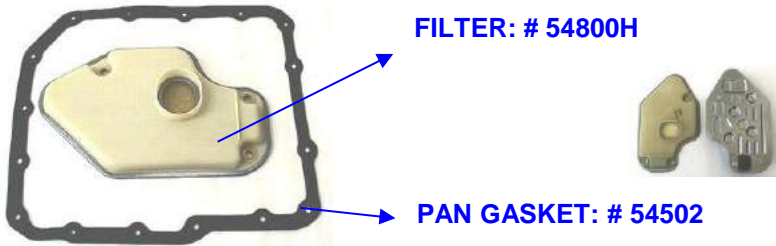

FILTER KIT: K54800H

PAN HAS 16 HOLES

4L30E, ISUZU TROOPER
OPEL OMEGA

YEAR: 90-UP

OEM#: 8-96841-011-0
8-96015-062-0