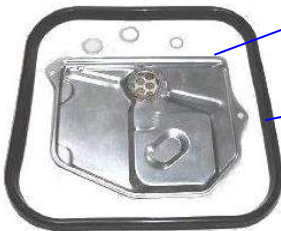

FILTER: # 68710A(NO NECK)

PAN GASKET: # 68500

EUROPEAN MERCEDES
722.0, 722.1, 722.2
W3A040

YEAR: 62-77

OEM#: 115-270-0398
115-270-0495

FILTER: W/O PIPE