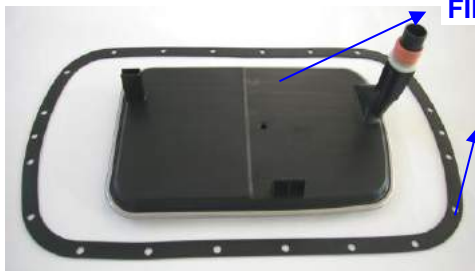

SING TE INTERNATIONAL ENTERPRISE CO.,LTD.

AUTOMATIC TRANSMISSION FILTER KITS

FILTER KIT: K54800K

FILTER: # 54800K

PAN GASKET: # 54504

PAN HAS 22 HOLES

5L40E/5L50E
BMW SEDAN/CADILLAC
W/O PLASTIC SHROUD AROUND
THE INTAKE ON THE BOTTOM
YEAR: 99-UP
OEM#: 2-4722-100,24117-557-070

W/ OUTLET SPACER TUBE
DEEP PAN