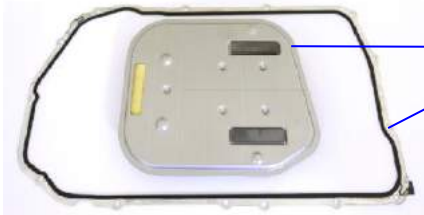

FILTER KIT: K125710A-MR

FILTER: # 125710A

PAN GASKET: #125500A-MR

ZF 8HP90
CHRYSLER
DODGE CHALLENGER 2015-2017
DODGE CHARGER 2015-2017
OEM#: 0501-217-650
68266725AA
68266725AB